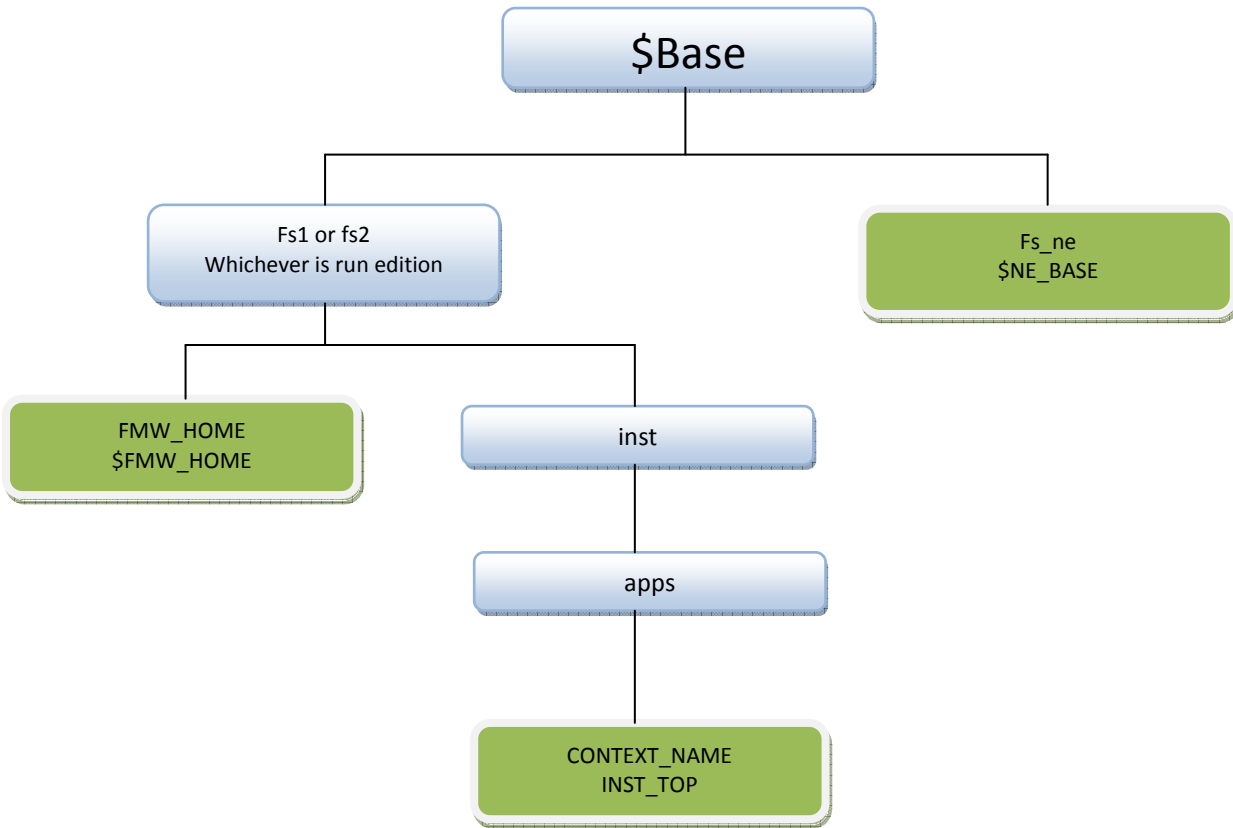

Oracle Application R12.2.2 Log files locations

# Log Files under \$FMW\_HOME

Log Files under \$INST\_TOP

Log Files under \$NE\_BASE

# ADOP Patching Log Files