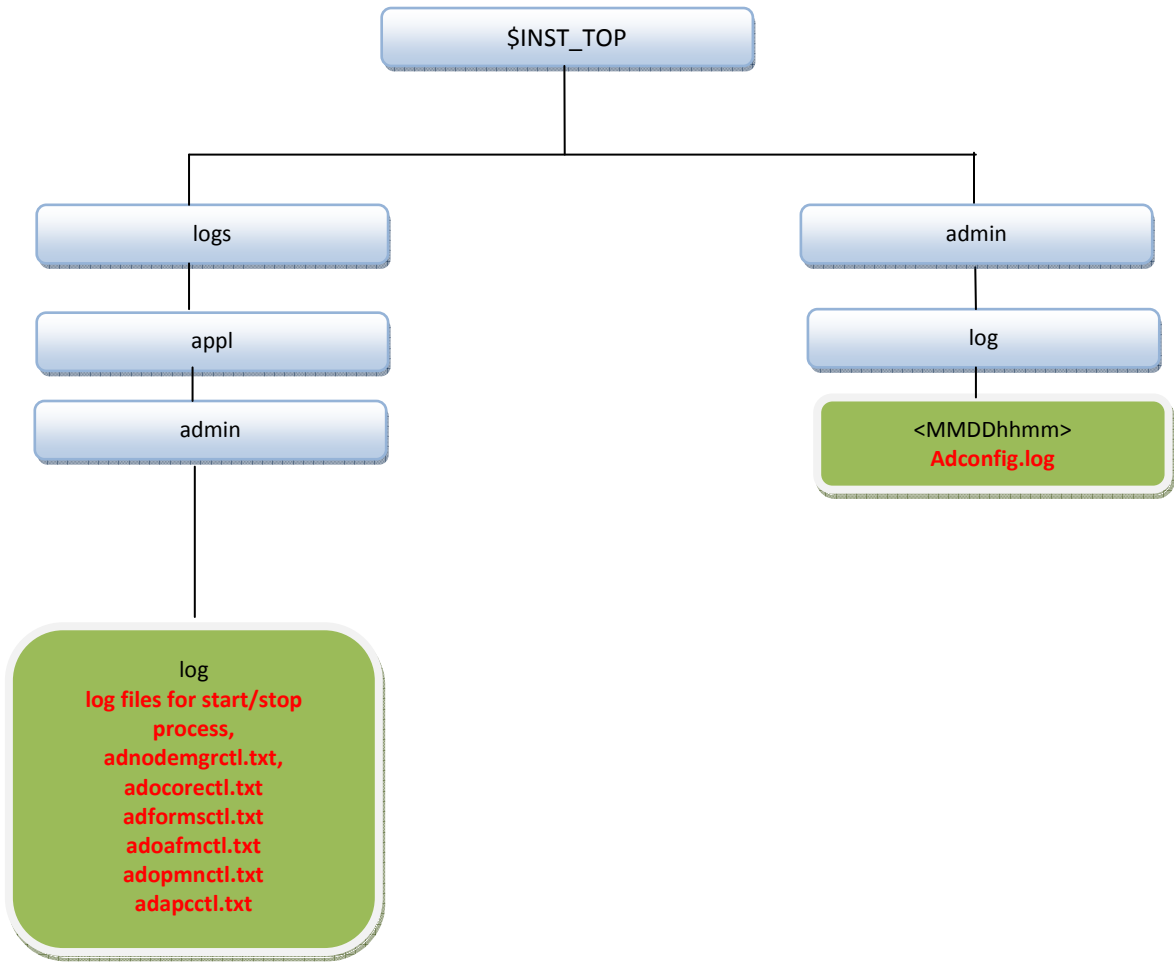

Oracle Application R12.2.2 Log files locations

# Log Files under \$FMW\_HOME

Log Files under \$INST\_TOP

Log Files under \$NE\_BASE

# ADOP Patching Log Files