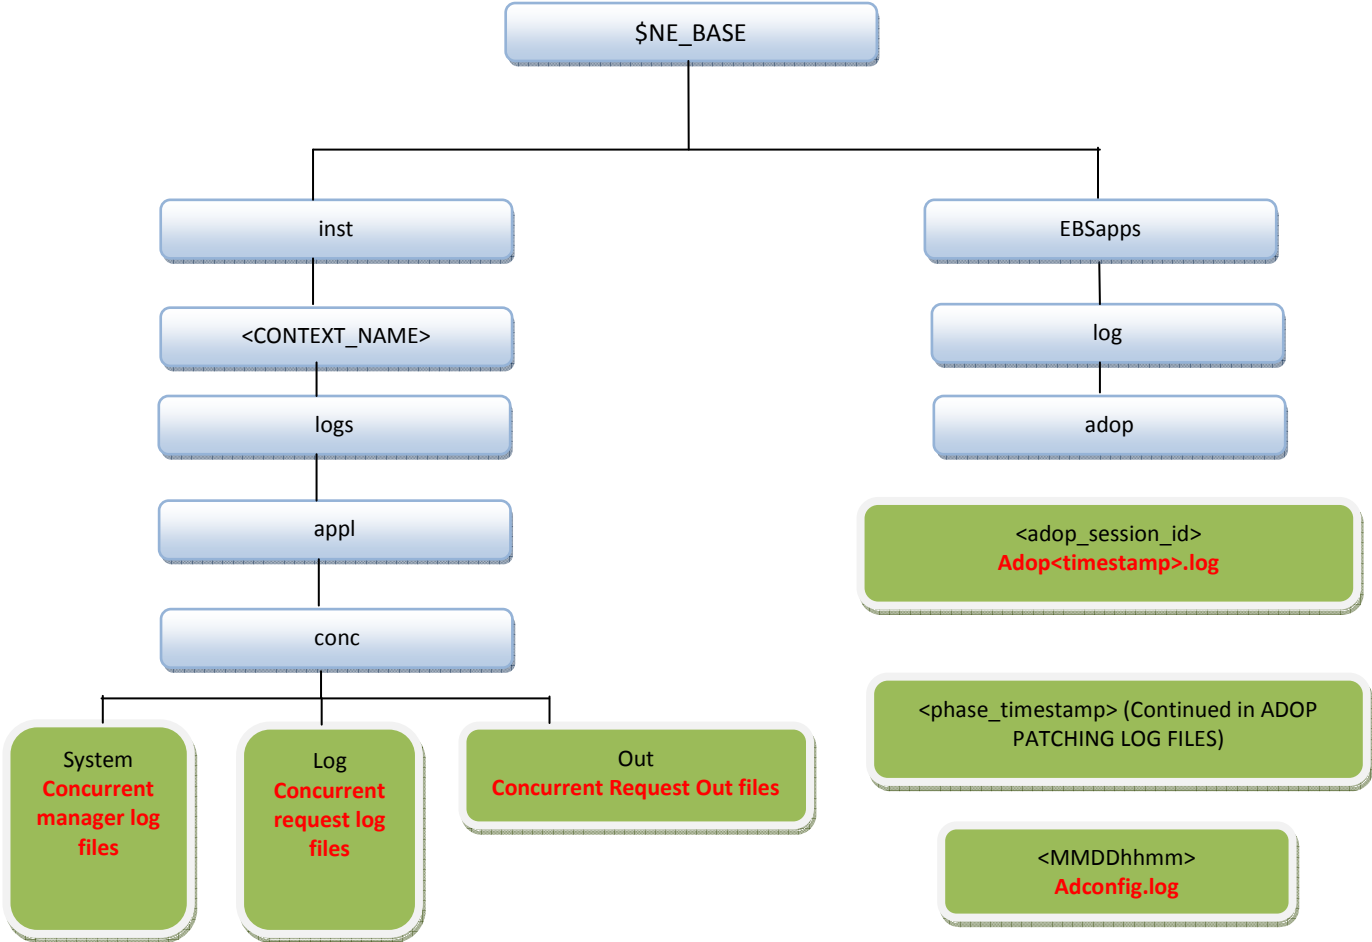

Oracle Application R12.2.2 Log files locations

# Log Files under \$FMW\_HOME

Log Files under \$INST\_TOP

Log Files under \$NE\_BASE

# ADOP Patching Log Files