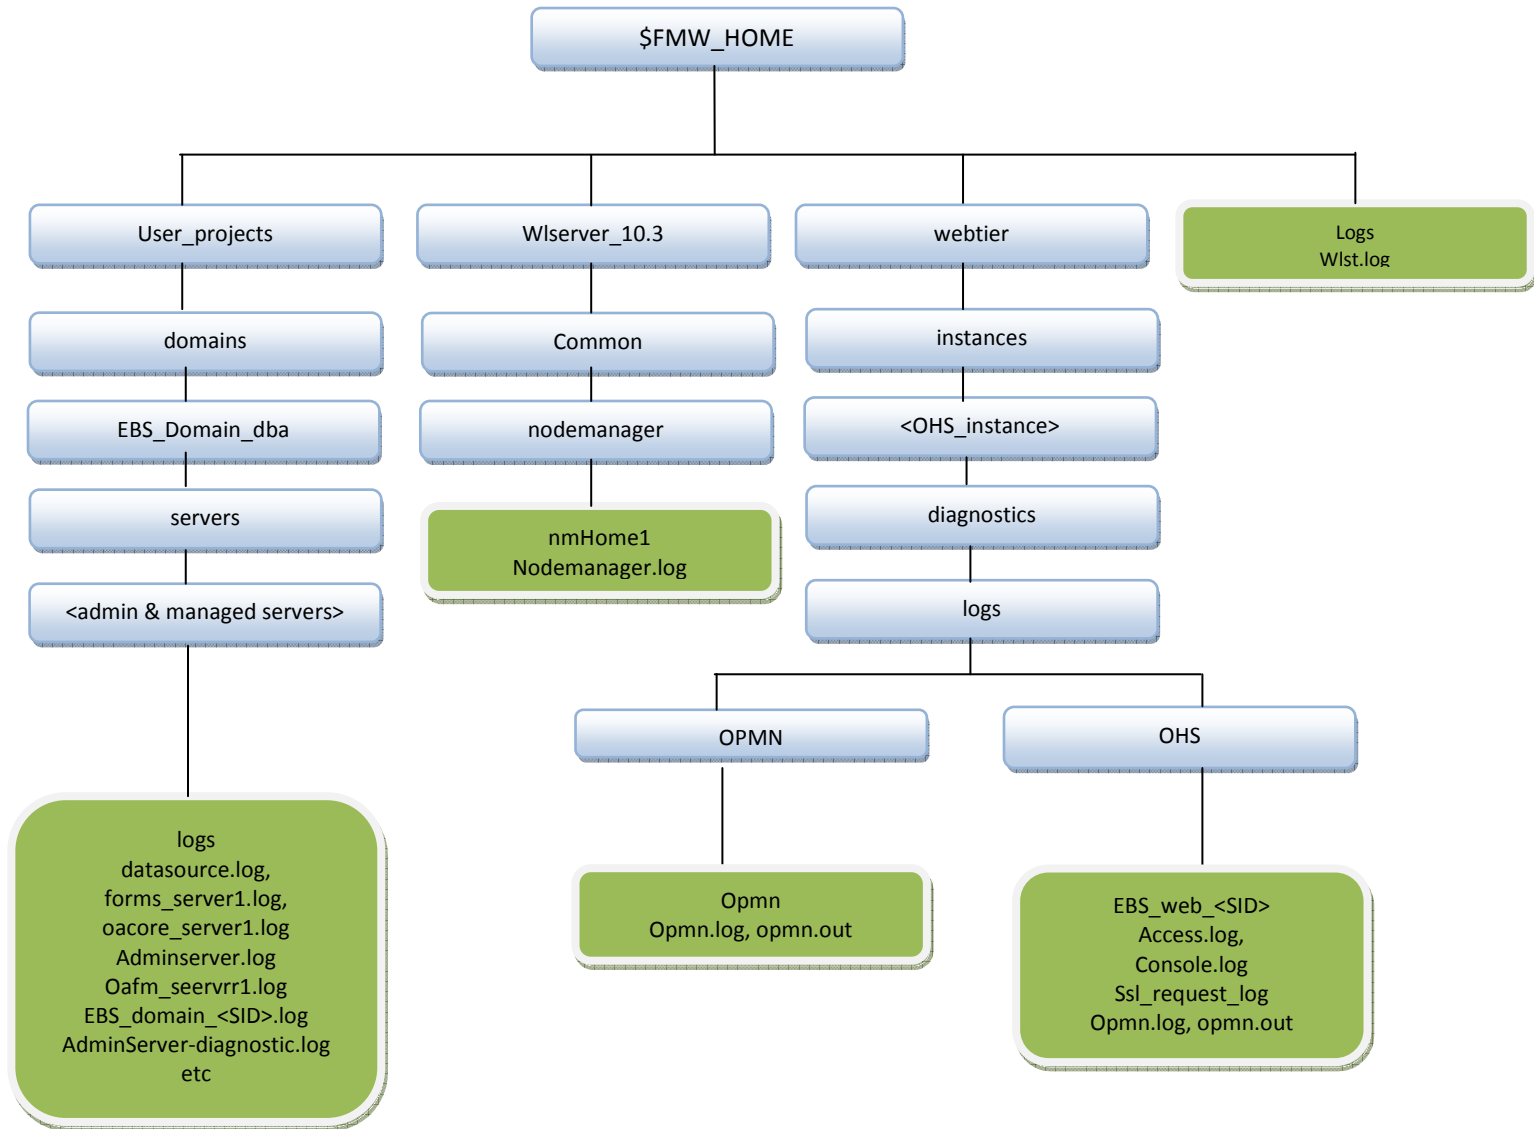

Oracle Application R12.2.2 Log files locations

# Log Files under \$FMW\_HOME

Log Files under \$INST\_TOP

Log Files under \$NE\_BASE

# ADOP Patching Log Files